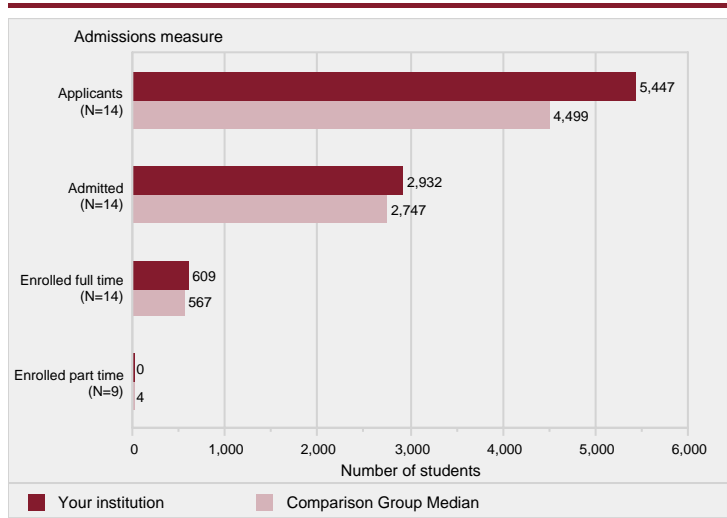

Figure 1. Number of first-time undergraduate students who applied, were admitted, and enrolled full and part time: Fall 2017

PUVÓK(Éá { i••i[]•áæææ!^!^!•••)c^á[]^••[]•c• c[]•k@æclá[á] [cl@æc^æ]A[]^
 æá { i••i[]á []æ^ææ]]^k[á-i]•cú { ^Éá^•!^æ^!c-iææ^É•^•i) á^!•iæá æc^
 •c^ á^}c^A[]^ÉØ []á^ææ]•É•^•k•T^c@ [á []UææáP æ^•É•k•T•q•^ []á^ (á•i)•É•cú []•i]•
 c^•& []æi• []•i• []^É
 ÛUWUÓÓMÆUÉÖ^æ;c { ^}cá []-iÓá^ &æc[]ÉPæc[] []M... ÓÓWÉUÉÖ^ K
 •c^æ^æ^A[]^ÉØ []D O O PUVÓá^ ä T ÓÓWÉUÉÖ^ T
 c^•& []æi• []•i• []^É